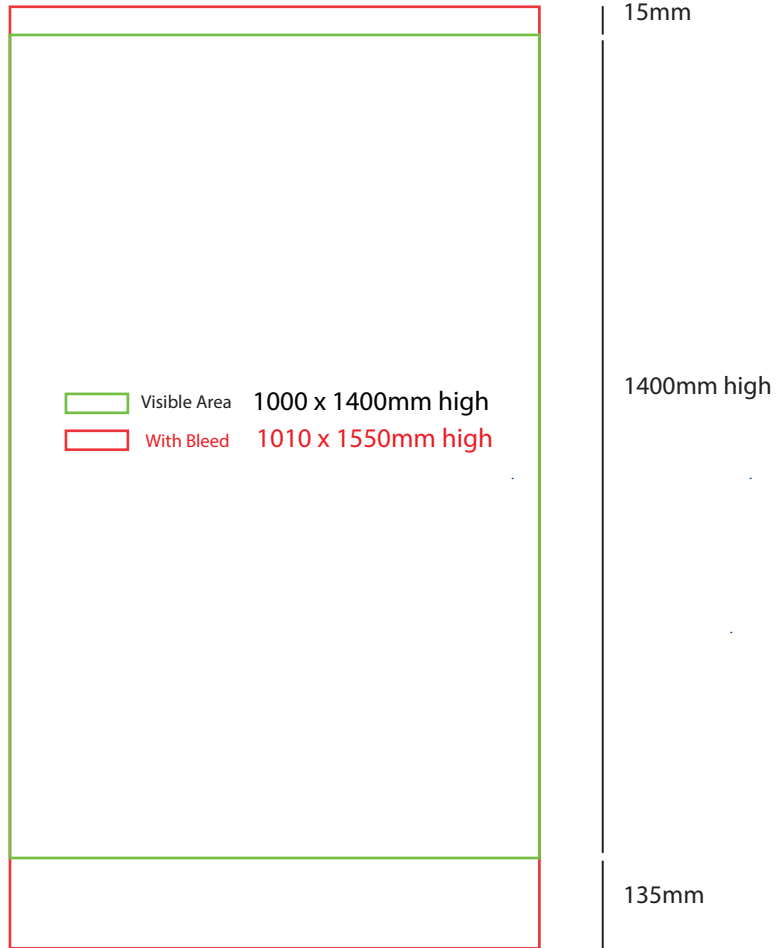

Pull Up Banner

1000mm w x 1400mm high

www.maxdisplays.com.au

How to Setup Print Ready Artwork

- Convert all text to outlines
- Embed all images and elements as per template
- No trim, crop or registration marks
- Artwork supplied as a PDF
- Bitmap images no less than 130 DPI